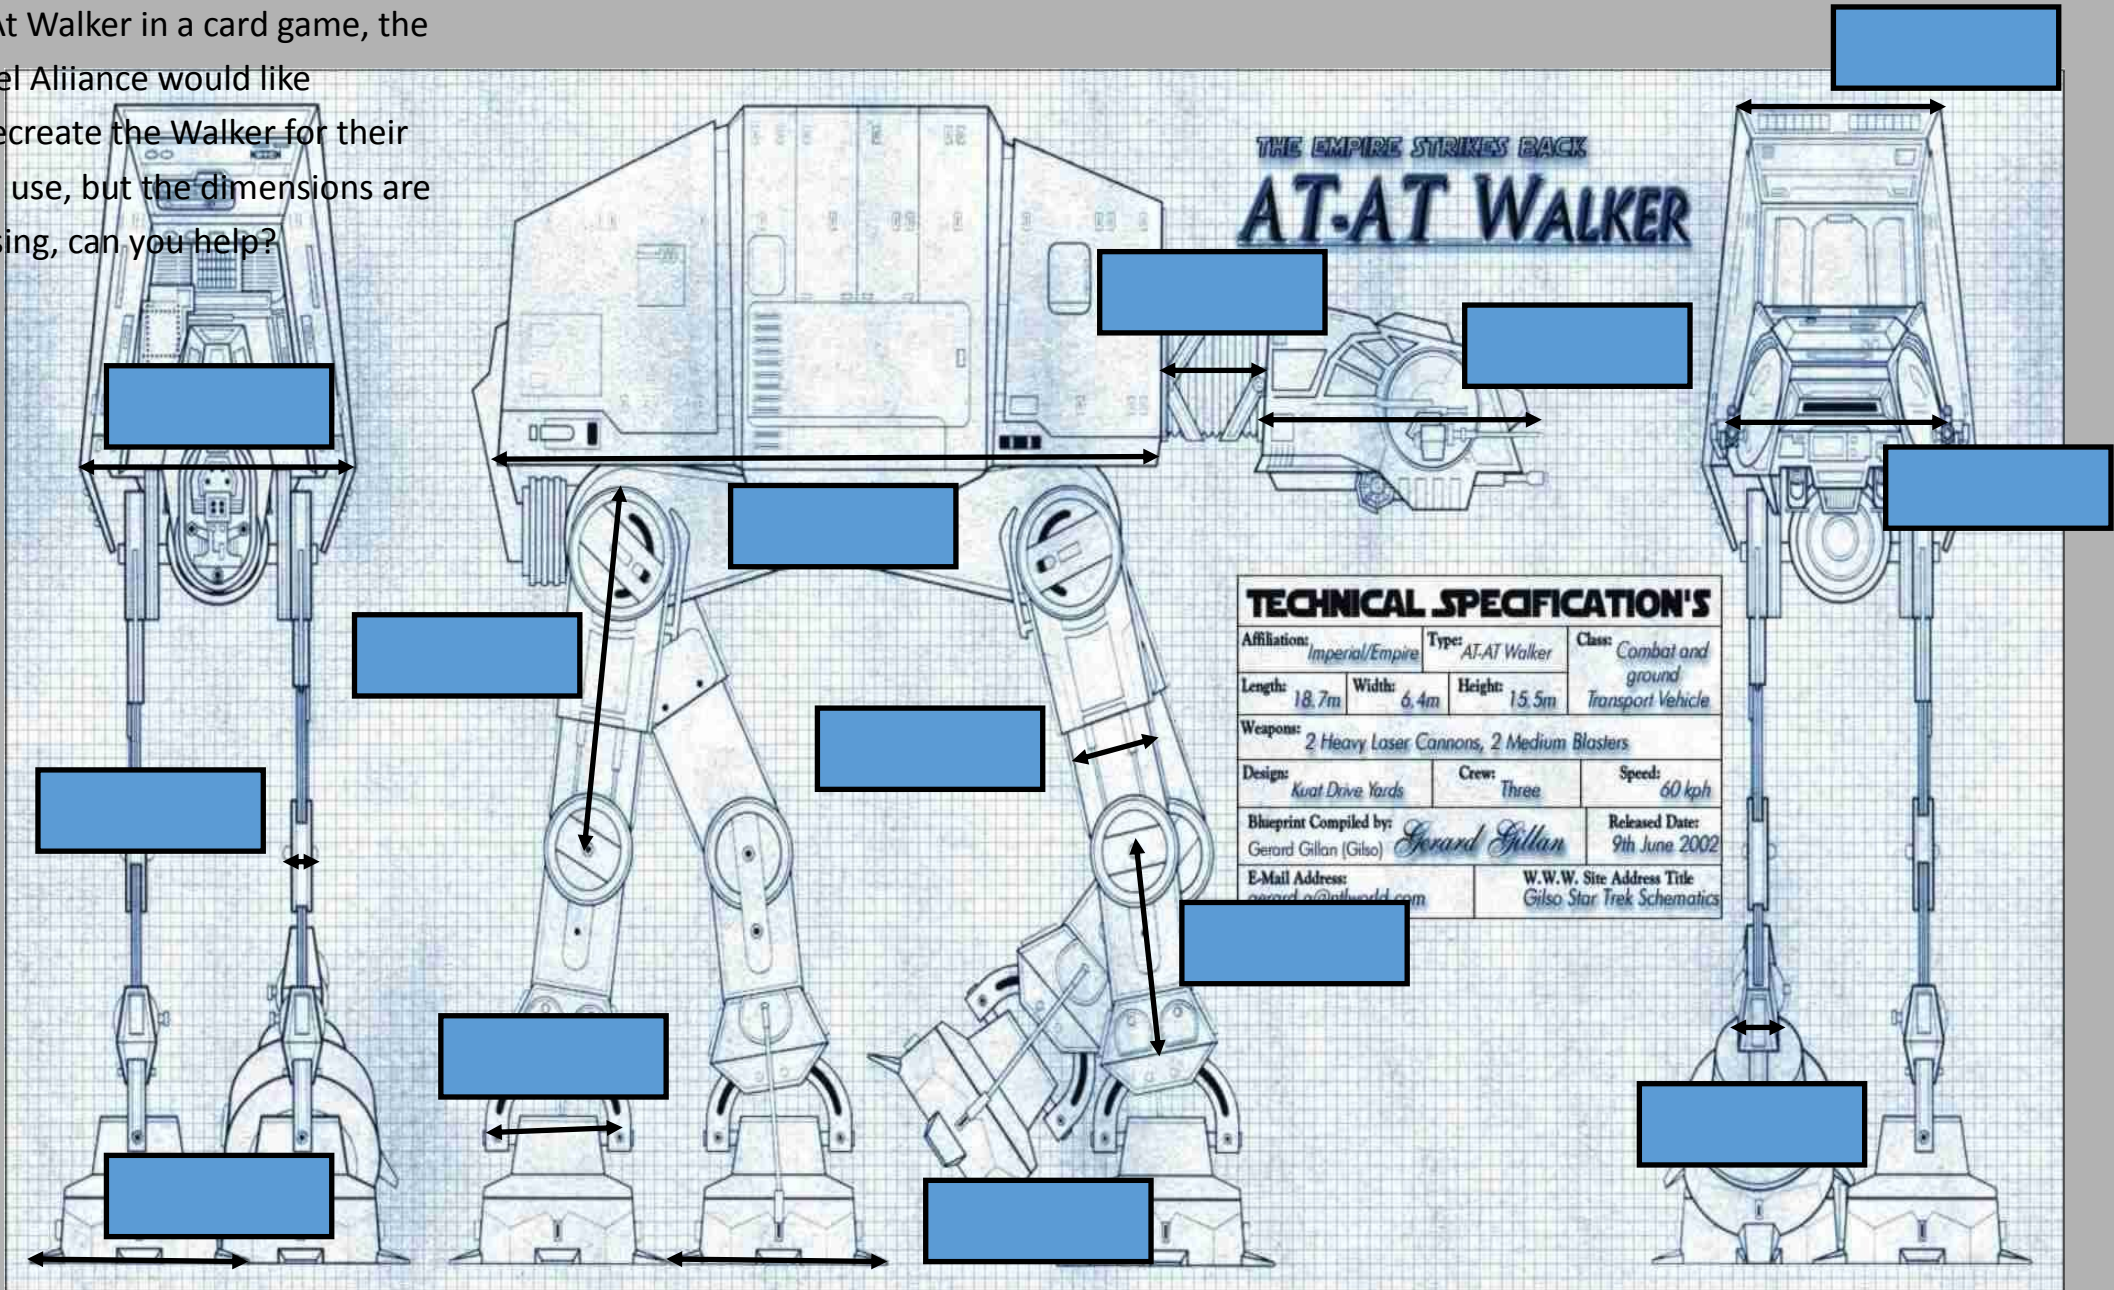

AT-AT Walker Blueprint.

Han Solo won the blueprints of an AT-At Walker in a card game, the Rebel Alliance would like to recreate the Walker for their own use, but the dimensions are missing, can you help?

Is it possible to create a scale for your measurements?