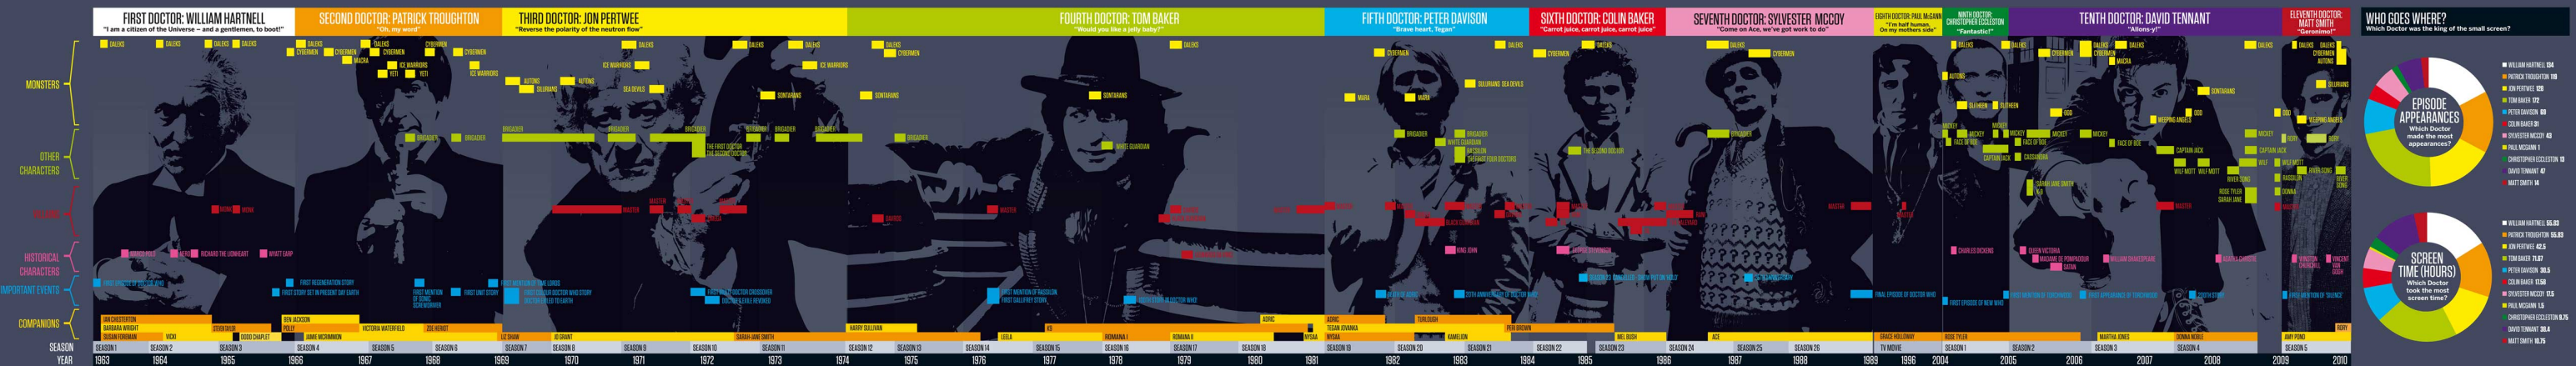

BRIEF HISTORY OF A TIME LORD

On the eve of the new season's arrival, SciFiNow charts the key points in the chronology of Doctor Who...

www.scifinow.co.uk