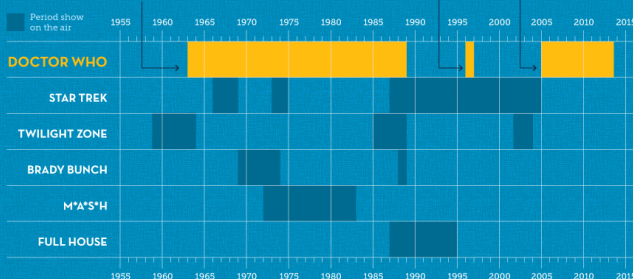

DOCTOR WHO TURNS 50

THEN VS. NOW

1st **FIRST DOCTOR**
played by
William Hartnell
1963 - 1966

Age 55

- At age 55, William Hartnell was the oldest actor to ever play the Doctor.

Accessory BLUE SIGNET RING

- The 1st Doctor wore a blue signet ring that had many special properties.

Companion SUSAN FOREMAN

- The Doctor's first companion was Susan Foreman (Carole Ann Ford), the Doctor's granddaughter.

Other facts

- Due to Hartnell's health issues, writers added the Dr's ability to regenerate into a new body so the show could continue.
- The 1st Doctor regenerated into the 2nd Doctor (played by Patrick Troughton) on October 29, 1966.

11th **11TH DOCTOR**
played by
Matt Smith
2010 - 2013

Age 27

- At age 27, Matt Smith is the youngest actor to ever play the Doctor.

Accessory BOWTIE AND FEZ

- Wears iconic bowtie and fez as instantly recognizable fashion accessories.

Companion AMY POND

- The Doctor's first companion was Amy Pond (Karen Gillan), "The Girl Who Waited".

Other facts

- Uses a revamped sonic screwdriver, a useful tool that can open doors (among about a million other abilities).
- The Original Sonic Screwdriver was actually popularized by 2nd Doctor (Patrick Troughton).

MOST INFAMOUS ENEMY:
The Daleks

MOST INFAMOUS ENEMY:
(Still) The Daleks

DOCTOR BY THE NUMBERS

792
TOTAL EPISODES FROM 1963 TO 2013

106
LOST EPISODES*

11
DOCTORS

42
COMPANIONS

A TIMELINE COMPARISON

Successfully brought back in 2005.

WHY DO WE LOVE THE DOCTOR?

He's usually kind, quirky, and creative.

THE FAVORITE DOCTORS

THE NEXT DOCTOR

The Doctor will regenerate into his **12th** incarnation in the 2013 Christmas Special, played by Scottish actor Peter Capaldi.

Sources

presented by

DIRECT SELECT TV.COM

Image Credits

NEWSOURCING