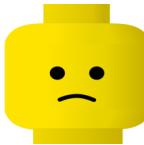

Choose the lego head emotion that best suits how you feel after todays lesson.

Happy

Surprised

Angry

Scared

Sad

Bored

Calm

Silly

Thoughtful

I chose this emotion because:

Choose the lego head emotion that best suits how you feel after todays lesson.

Happy

Surprised

Angry

Scared