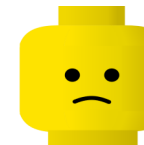

Silly

Thoughtful

I chose this emotion because:

Choose the lego head emotion that best suits how you feel after todays lesson.

Happy

Surprised

Angry

Scared

Sad

Bored

Calm

Silly

Thoughtful

I chose this emotion because:
