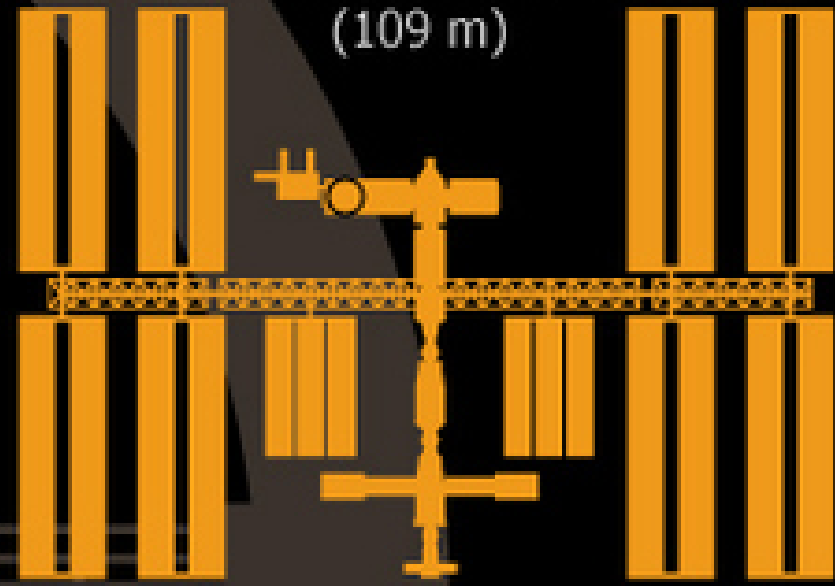

How Big is the International Space Station?

ISS is the largest man-made object in space. Here's how it compares to other notable objects both real and fictional, all drawn to scale.

International Space Station

356 ft wide
(109 m)

Boeing 747
232 ft long
(71 m)

Football Field

360 ft long
(110 m)

Space Station V
(2001 a space odyssey)
1000 ft wide
(305 m)

Statue of Liberty
305 ft tall
(93 m)

Saturn V Rocket with Launcher
400 ft tall
(122 m)

Space Shuttle
181 ft tall
(55 m)

Starship Enterprise
417 ft wide
(127 m)

Deepwater Horizon oil rig
320 ft tall
(98 m)

RMS Titanic
882 ft long
(269 m)