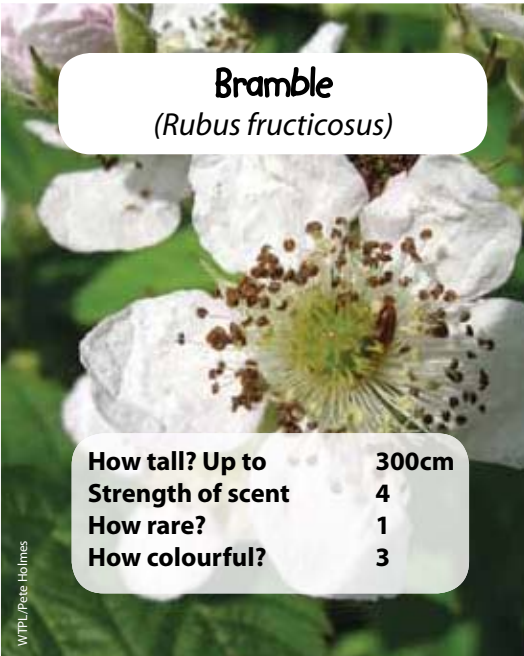

Flower trump cards

Bramble
(*Rubus fruticosus*)

How tall? Up to	300cm
Strength of scent	4
How rare?	1
How colourful?	3

Bluebell
(*Hyacinthoides non-scripta*)

How tall? Up to	50cm
Strength of scent	8
How rare?	2
How colourful?	10

Bugle
(*Ajuga reptans*)

How tall? Up to	30cm
Strength of scent	0
How rare?	2
How colourful?	7

Common dog violet
(*Viola riviniana*)

How tall? Up to	20cm
Strength of scent	0
How rare?	2
How colourful?	7

Common poppy
(*Papaver rhoeas*)

How tall? Up to	60cm
Strength of scent	0
How rare?	7
How colourful?	10

Cornflower
(*Centaurea cyanus*)

How tall? Up to	50cm
Strength of scent	3
How rare?	6
How colourful?	9

Dogs mercury
(*Mercurialis perennis*)