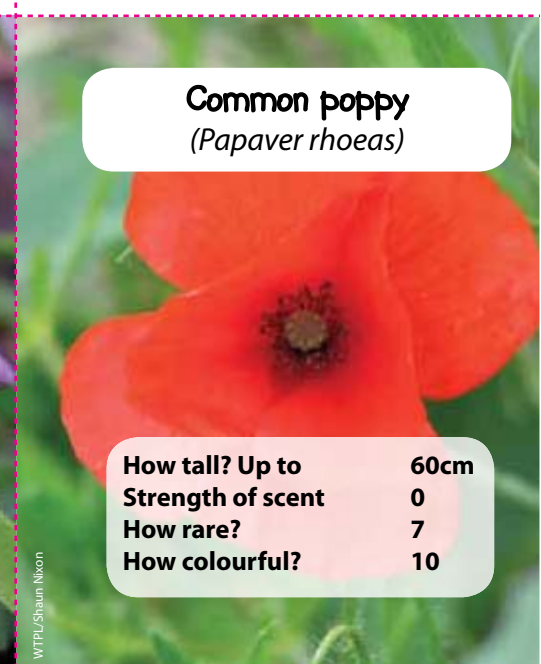

Flower trump cards

Bramble
(*Rubus fruticosus*)

How tall? Up to	300cm
Strength of scent	4
How rare?	1
How colourful?	3

Bluebell
(*Hyacinthoides non-scripta*)

How tall? Up to	50cm
Strength of scent	8
How rare?	2
How colourful?	10

Bugle
(*Ajuga reptans*)

How tall? Up to	30cm
Strength of scent	0
How rare?	2
How colourful?	7

Common dog violet
(*Viola riviniana*)

How tall? Up to	20cm
Strength of scent	0
How rare?	2
How colourful?	7

Common poppy
(*Papaver rhoeas*)

How tall? Up to	60cm
Strength of scent	0
How rare?	7
How colourful?	10

Cornflower
(*Centaurea cyanus*)

How tall? Up to	50cm
Strength of scent	3
How rare?	6
How colourful?	9

Dogs mercury
(*Mercurialis perennis*)