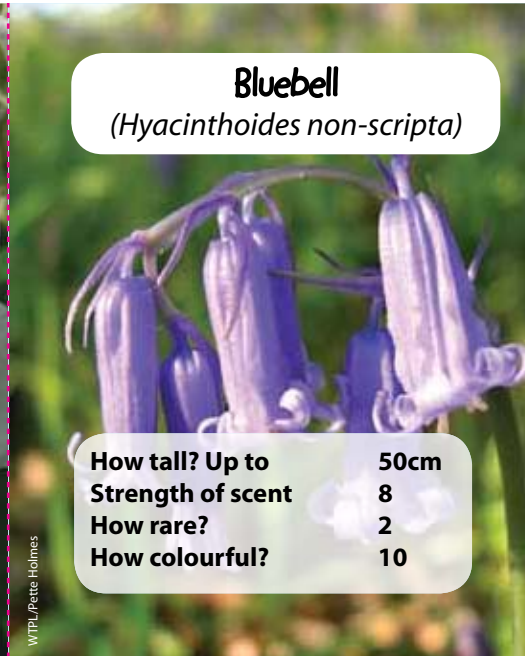

Flower trump cards

Bramble
(*Rubus fruticosus*)

How tall? Up to	300cm
Strength of scent	4
How rare?	1
How colourful?	3

Bluebell
(*Hyacinthoides non-scripta*)

How tall? Up to	50cm
Strength of scent	8
How rare?	2
How colourful?	10

Bugle
(*Ajuga reptans*)

How tall? Up to	30cm
Strength of scent	0
How rare?	2
How colourful?	7

Common dog violet
(*Viola riviniana*)

How tall? Up to	20cm
Strength of scent	0
How rare?	2
How colourful?	7

Common poppy
(*Papaver rhoeas*)

How tall? Up to	60cm
Strength of scent	0
How rare?	7
How colourful?	10

Cornflower
(*Centaurea cyanus*)

How tall? Up to	50cm
Strength of scent	3
How rare?	6
How colourful?	9

Dogs mercury
(*Mercurialis perennis*)