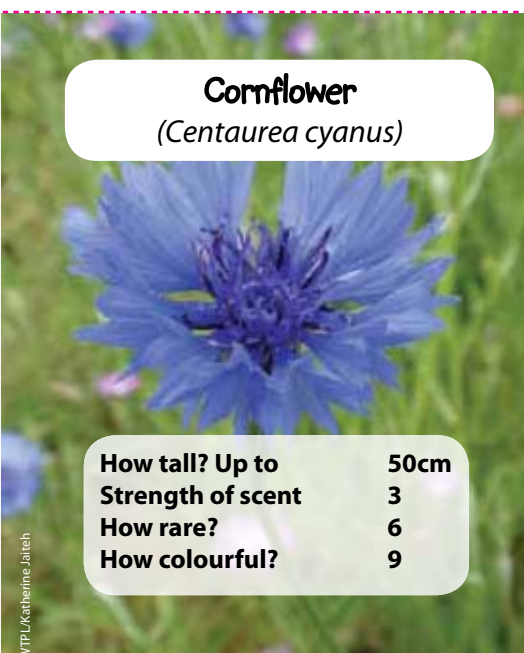

Flower trump cards

Bramble
(*Rubus fruticosus*)

How tall? Up to	300cm
Strength of scent	4
How rare?	1
How colourful?	3

Bluebell
(*Hyacinthoides non-scripta*)

How tall? Up to	50cm
Strength of scent	8
How rare?	2
How colourful?	10

Bugle
(*Ajuga reptans*)

How tall? Up to	30cm
Strength of scent	0
How rare?	2
How colourful?	7

Common dog violet
(*Viola riviniana*)

How tall? Up to	20cm
Strength of scent	0
How rare?	2
How colourful?	7

Common poppy
(*Papaver rhoeas*)

How tall? Up to	60cm
Strength of scent	0
How rare?	7
How colourful?	10

Cornflower
(*Centaurea cyanus*)

How tall? Up to	50cm
Strength of scent	3
How rare?	6
How colourful?	9

Dogs mercury
(*Mercurialis perennis*)