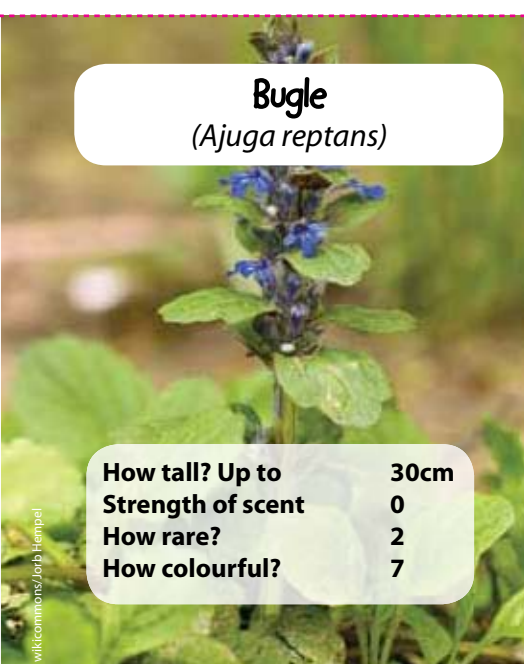

Flower trump cards

Bramble
(*Rubus fruticosus*)

How tall? Up to	300cm
Strength of scent	4
How rare?	1
How colourful?	3

Bluebell
(*Hyacinthoides non-scripta*)

How tall? Up to	50cm
Strength of scent	8
How rare?	2
How colourful?	10

Bugle
(*Ajuga reptans*)

How tall? Up to	30cm
Strength of scent	0
How rare?	2
How colourful?	7

Common dog violet
(*Viola riviniana*)

How tall? Up to	20cm
Strength of scent	0
How rare?	2
How colourful?	7

Common poppy
(*Papaver rhoeas*)

How tall? Up to	60cm
Strength of scent	0
How rare?	7
How colourful?	10

Cornflower
(*Centaurea cyanus*)

How tall? Up to	50cm
Strength of scent	3
How rare?	6
How colourful?	9

Dogs mercury
(*Mercurialis perennis*)