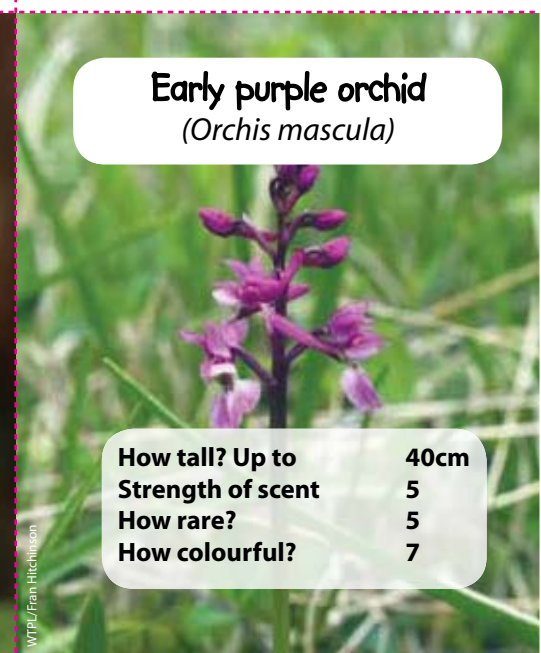

How tall? Up to	60cm
Strength of scent	0
How rare?	7
How colourful?	10

Cornflower
(*Centaurea cyanus*)

How tall? Up to	50cm
Strength of scent	3
How rare?	6
How colourful?	9

Dogs mercury
(*Mercurialis perennis*)

How tall? Up to	40cm
Strength of scent	10
How rare?	1
How colourful?	1

Early purple orchid
(*Orchis mascula*)

How tall? Up to	40cm
Strength of scent	5
How rare?	5
How colourful?	7