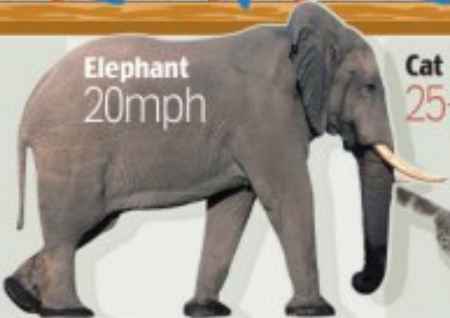

HOW BOLT COMPARES

Snail
0.00758mph

Elephant
20mph

Cat
25-30mph

Usain Bolt
29mph

Greyhound
40mph

Racehorse
45-50mph

Impala
50-60mph

Cheetah
70mph