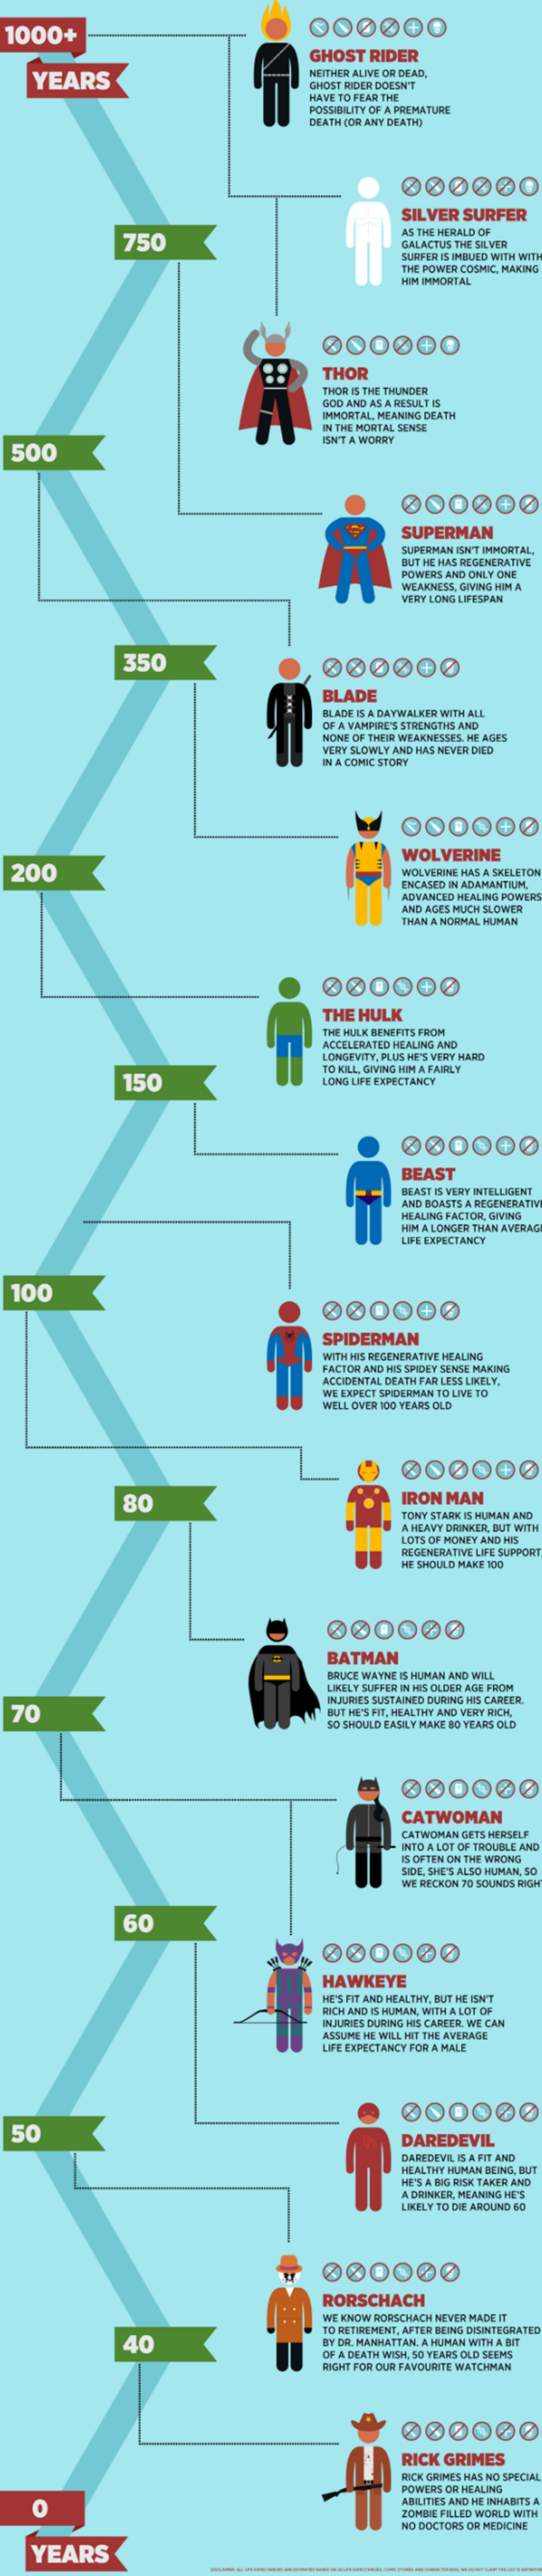

SUPERHERO LIFE EXPECTANCIES

- Character smokes
- Character drinks
- Character has died in a comic story
- Human / mutant
- Character has some regenerative powers
- Immortal

Sources:

1. en.wikipedia.org | comicbookresources.com | superherodb.com | mashable.com | amctv.com
   designbysoap.co.uk | thewalkingdead.com | dccomics.com | imdb.com | marvel.com | screenrant.com | guardian.co.uk
   dc.wikia.com | batman.wikia.com | thedarkknight.warnerbros.com | uncannyxmen.net | marvel.wikia.com
   ghostridermovie.net | telegraph.co.uk | thor.marvel.com | youtube.com | ifanboy.com | newkadia.com | blade.wikia.com