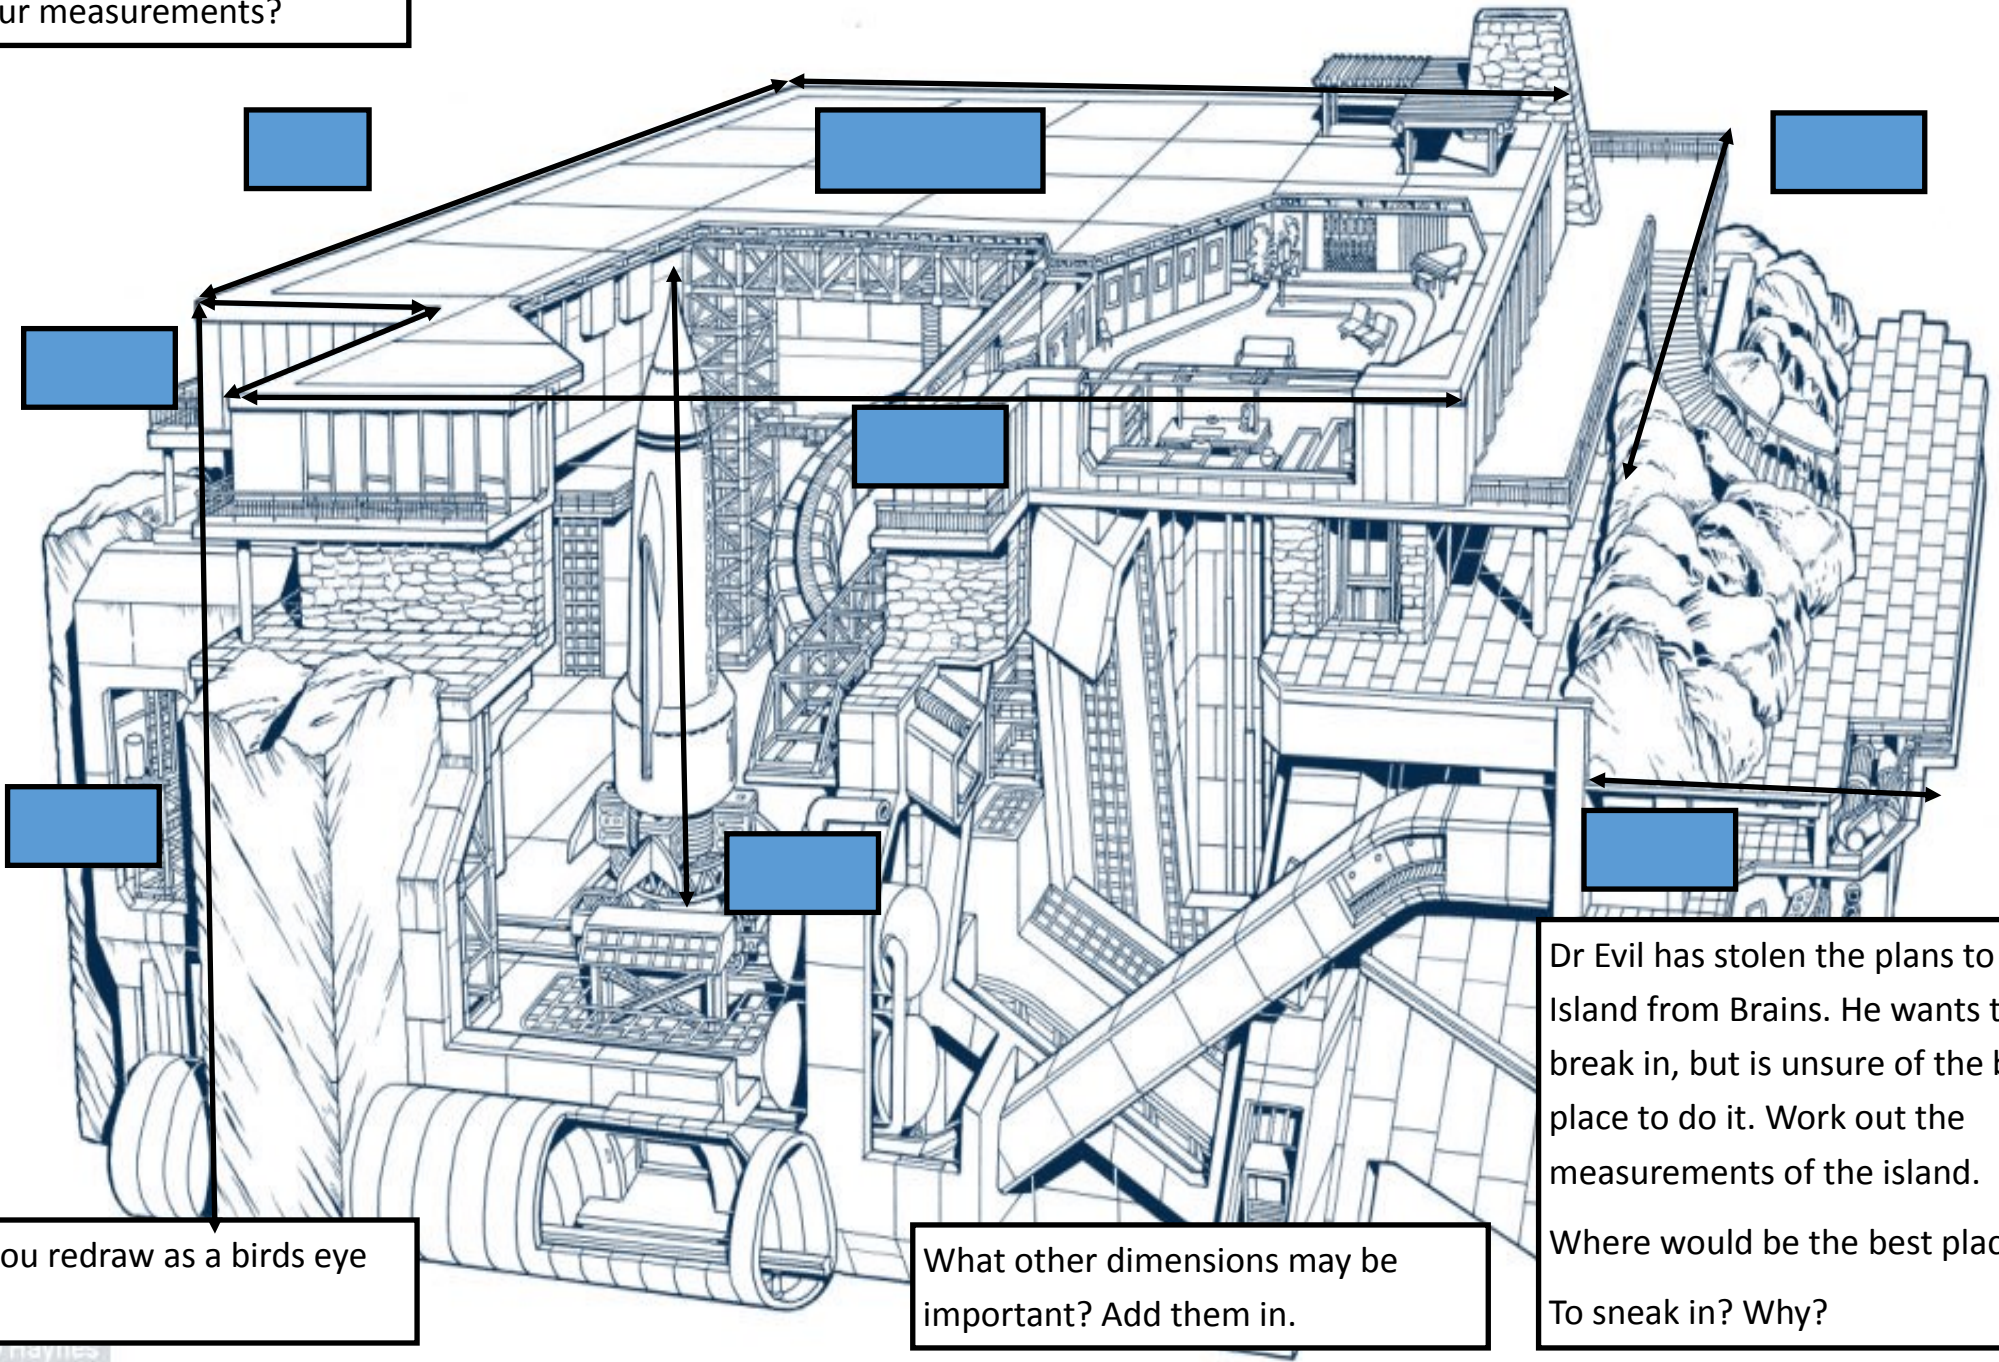

Tracy Island Blueprint.

Is it possible to create a scale for your measurements?

Can you redraw as a birds eye view.

What other dimensions may be important? Add them in.

Dr Evil has stolen the plans to Tracy Island from Brains. He wants to break in, but is unsure of the best place to do it. Work out the measurements of the island. Where would be the best place To sneak in? Why?